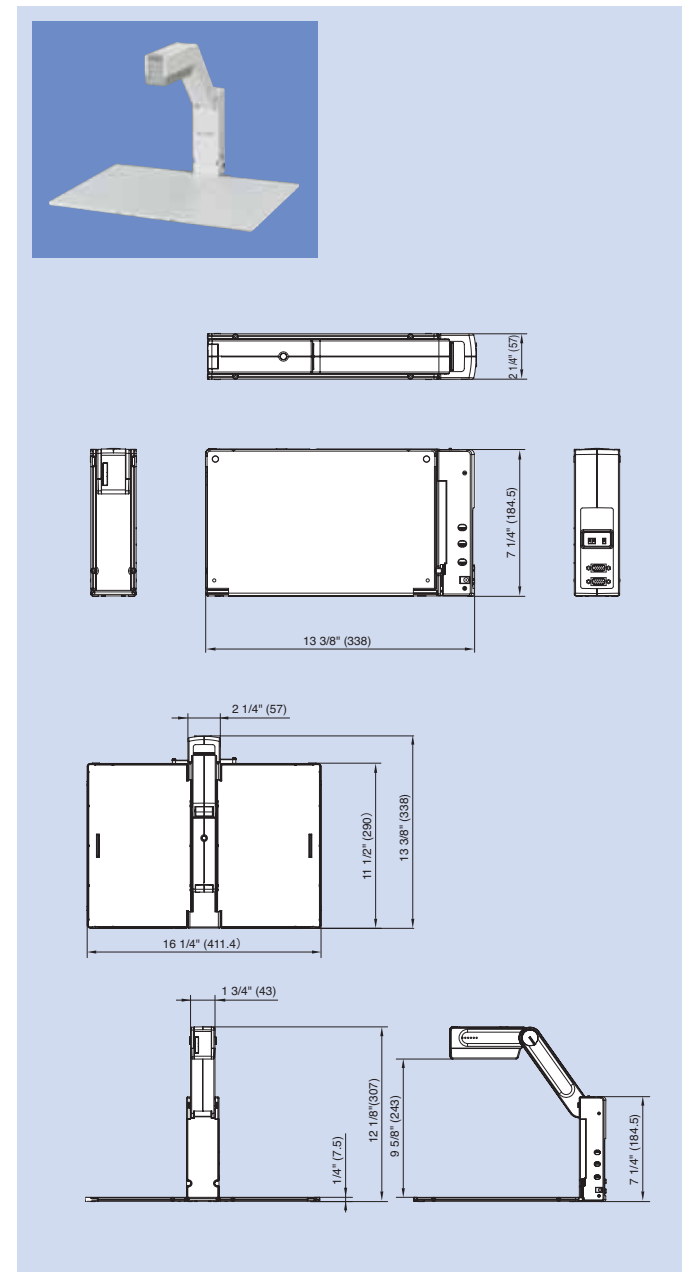

FF-1 Specifications

Model		FF-1
Camera	Image pick-up device	1/3" progressive scan CCD, 850,000 pixels
	Effective pixels	1024 (H) x 768 (V)
	Frame rate	20 frames/sec.
	Resolution	600(H) x 600(V) TV lines
Optics	Lens	F4.0, f=3mm
	Shooting area	Max. 15 7/8" x 11 7/8" (401 x 300mm) Min. 8 3/4" x 6 1/2"(221 x 165mm)
	Focus	FOCUSFREE
	Brightness control	Auto (level control provided) / Manual (powered)
Functions	White balance	Full-Auto/Fixed
	Text mode	Provided
	Digital zoom	Provided (8x)
	Media Menu	Provided
	Image save	Provided (onto SD card)
	Sync. system	Internal
	Flickerless mode	Provided
Interfaces	Internal selection	Int./RGB
	Analog RGB output	XGA (1024x768 @60Hz)
	RGB input	Provided
	USB port	Provided
	SD card slot	Provided
Lighting	Illumination lamp	Provided
Others	Accessories	AC adapter, RGB cable, Instruction manual, AC cord, anti-glare sheet (A5 size), holding band, USB cable, Image Mate, TWAIN DS driver, Accessory case, Warranty card
	Dimensions Setup (W x D x H)	Setup 16 1/4"x13 3/8"x12 1/8" (411.4 x 338 x 307mm) Folded 2 1/4"x13 3/8"x7 1/4" (57 x 338 x 184.5mm)
	Weight	4.2lbs (1.9Kgs)
	Power consumption	7W
	Power source	DC12V (AC adapter)

Profile

All dimensions in inches (mm)