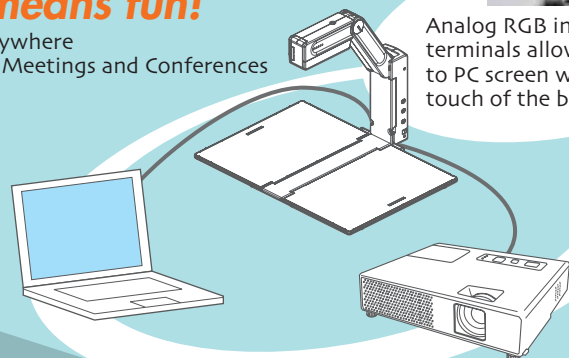

Real time presentation!

for *Comprehensible and Creative meeting and classwork*

Presenter+Projector+PC

Presentations with 3 Ps persuade and impress. Change smoothly from presenter to PC.

Presenter

P

Easy means fun!

Anytime, Anywhere
Worry-Free Meetings and Conferences

P

PC

P

Projector

Analog RGB input and output terminals allow instant change to PC screen with only one touch of the button.

SD Memory Card-ready

You can store images directly to the SD card.