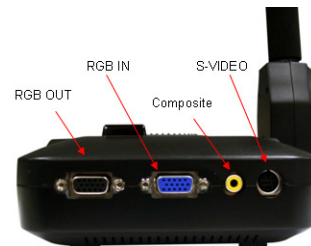

AVerVision Software

AVerMedia's new AVerVision software offers brand new UI with the ability to do networking, add annotations to document camera content, and capture still images, record video clips with audio in multiple formats.

Minimum System Requirement

For PC

- ☐ Intel® Pentium® IV or AMD Athlon® XP or higher processor
- ☐ 3 GHz Pentium IV or Intel core 2 duo or better (recommended)
- ☐ Windows 2000 Professional (SP4), Windows XP Professional (SP2) or Home, Vista (32-bit or 64-bit)

For MAC

- ☐ 1 GHz G4 processor or 1.83 GHz Intel core 2 duo or better
- ☐ Mac OS 10.3.(Panther), or 10.4.(Tiger), or 10.5 (Leopard)

Memory: 512 MB (1GB recommended for Vista and Leopard)

Hard Disk: 60MB of available hard-disk space

LAN connection for Networking function: RJ-45 100T, or 802.11b WLAN (802.11g recommended)

AVerVision Features

- Image Enhance Mode (12fps max.)
- Networking
- Annotation
- Video and Audio recording
- Still image capture (Single/Continuous)
- Support TWAIN
- Control Document Cameras features from control panel
- Printer

Package Content

Standard

- AVerVision CP150
- Power Adapter & Cord
- VGA Cable
- S-Video Cable
- USB Cable
- RCA Cable
- Remote Control with Batteries
- User Manual
- AVerVision Software CD
- Warranty Card
- Anti-Glare Sheet

Optional Accessory

- Microscope Adapter
- Light Box
- Carrying Bag

Back Panel

Side Panel

*1 Please refer to user manual

*2 Features subject to change without notice

Global Home Page: www.avermedia.com, www.avervision.com

International / Taiwan: (Tel) 886-2-2226-3630 (Fax) 886-2-2226-8751

USA: (Tel) 1-408-263-3828 (Fax) 1-408-263-8132

U.K.: (Tel) 44-870-224-7116 (Fax) 44-44-870-224-7124

Germany: (Tel) 49 (6074) 40740-0 (Fax) 49 (6074)40740-37

France: (Tel) 01 60 05 75 16 (Fax) 01 60 05 78 42

Spain: (Tel) 34-91-804- 6035 (Fax) 34-91-803-7629